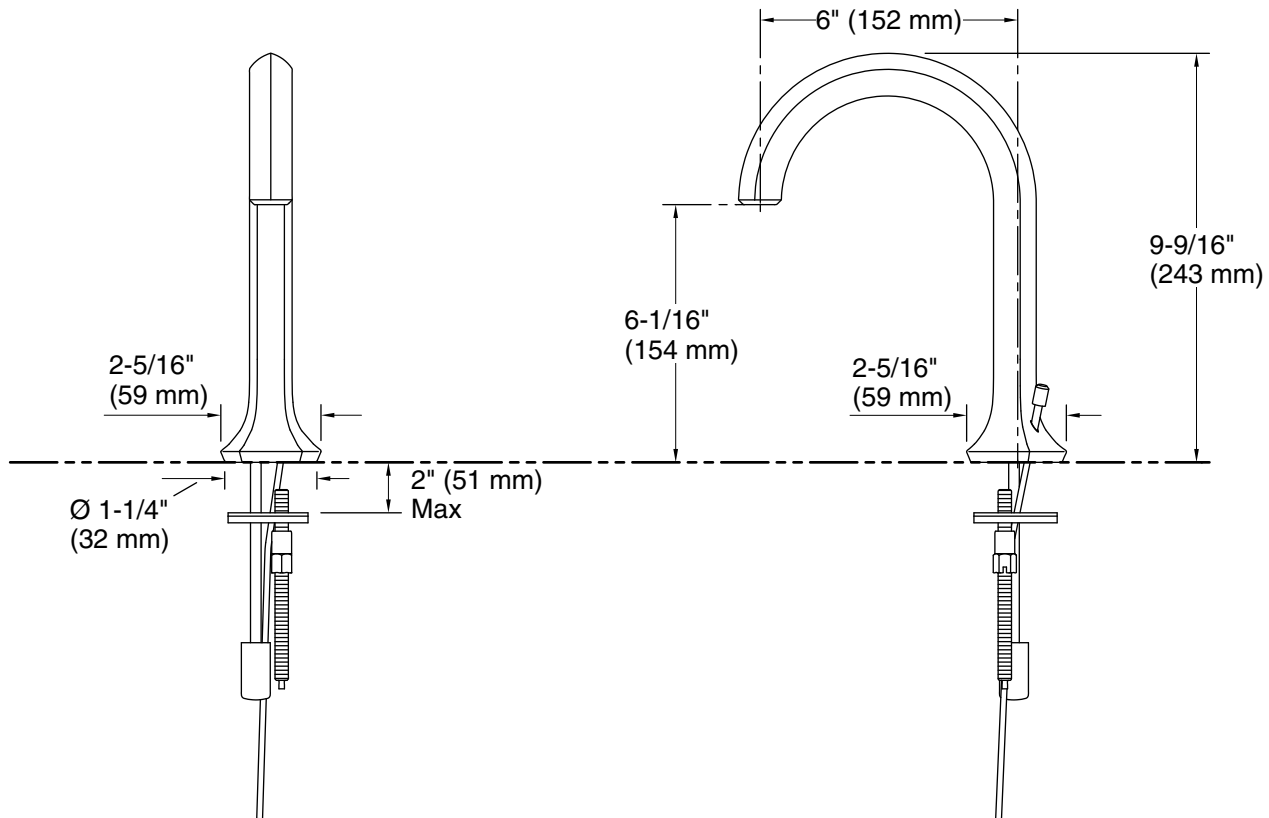

KOHLER® Faucets Bathroom sink faucet spout with Cane design, 1.2 gpm Occasion™ K-27008

Features

- 6" (152 mm) spout reach
- 1.2 gpm (4.5 lpm) maximum flow rate at 60 psi (4.14 bar)
- Laminar flow delivers a graceful stream of water
- Metal pop-up drain with lift rod and 1-1/4" tailpiece
- Part of the Occasion bathroom faucet and accessory collection

Material

- Premium metal construction for durability and reliability
- KOHLER finishes resist corrosion and tarnishing

Installation

- For 8" - 16" (203 - 406 mm) centers
- Deck-mount

Codes/Standards

ASME A112.18.1/CSA B125.1

THE BOLD LOOK
OF **KOHLER**®

KOHLER Faucets Bathroom sink faucet spout with Cane design, 1.2 gpm

Occasion™

K-27008

Technical Information

All product dimensions are nominal.

Faucet:

Flow rate: 1.2 gal/min (4.5 l/min)

Pressure: 60 psi (4.1 bar)

Drain included: Yes

Drain with overflow: Yes

Spout:

Spout reach: 6" (152 mm)

Notes

Install this product according to the installation instructions.

1-800-4KOHLER (1-800-456-4537)